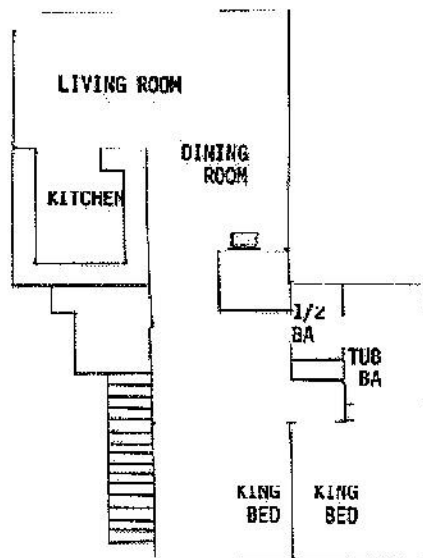

Guest Quarters

503 Beech Mountain Parkway
The Pfohl's

All on Second Level

Home Equipped With:

Fireplace	<input checked="" type="checkbox"/>
Washer / Dryer	<input type="checkbox"/>
Dishwasher	<input checked="" type="checkbox"/>
Icemaker	<input checked="" type="checkbox"/>
Microwave	<input checked="" type="checkbox"/>
Coffee Maker	<input checked="" type="checkbox"/>
Color TV	2
Cable	<input checked="" type="checkbox"/>
VCR	<input checked="" type="checkbox"/>
Stereo	
Jacuzzi	
Full Club Membership	<input checked="" type="checkbox"/>

House Information:

Distance:

To Ski Slopes	1 block
To Golf Course	3.2 miles
To Tennis Courts / Pool	2.1 miles

Maximum Occupancy: 4

View: Minimal view, good ski slope view in winter.

Linens:

1-bath towel, 1-hand towel, & 1 wash cloth.
Per Person
Fitted permanent press bed linens.