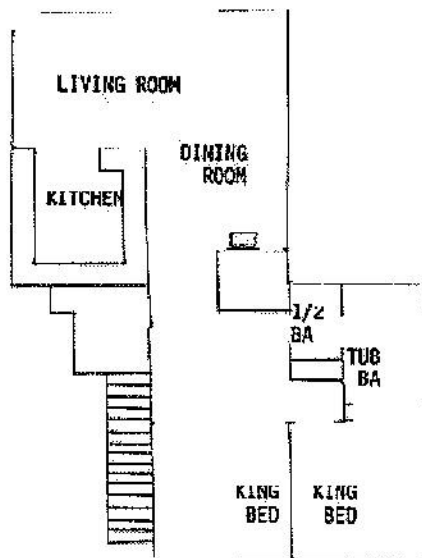

Guest Quarters

503 Beech Mountain Parkway
The Pfohl's

All on Second Level

Home Equipped With:

Fireplace	<input checked="" type="checkbox"/>
Washer / Dryer	<input type="checkbox"/>
Dishwasher	<input checked="" type="checkbox"/>
Icemaker	<input checked="" type="checkbox"/>
Microwave	<input checked="" type="checkbox"/>
Coffee Maker	<input checked="" type="checkbox"/>
Color TV	2
Cable	<input checked="" type="checkbox"/>
VCR	<input checked="" type="checkbox"/>
Stereo	
Jacuzzi	
Full Club Membership	<input checked="" type="checkbox"/>

House Information:

Distance:

To Ski Slopes 1 block
To Golf Course 3.2 miles
To Tennis Courts / Pool 2.1 miles

Maximum Occupancy: 4

View: Minimal view, good ski slope view in winter.

Linens:

1-bath towel, 1-hand towel, & 1 wash cloth.
Per Person
Fitted permanent press bed linens.